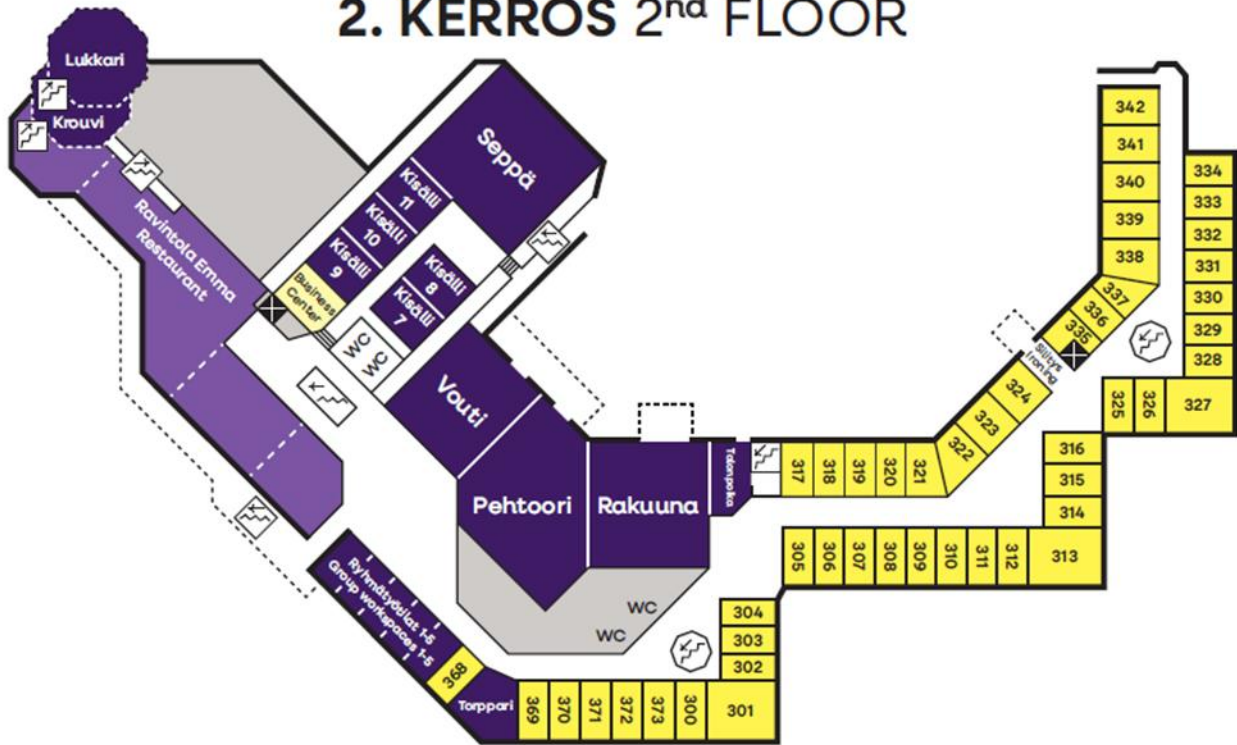

2. KERROS 2nd FLOOR