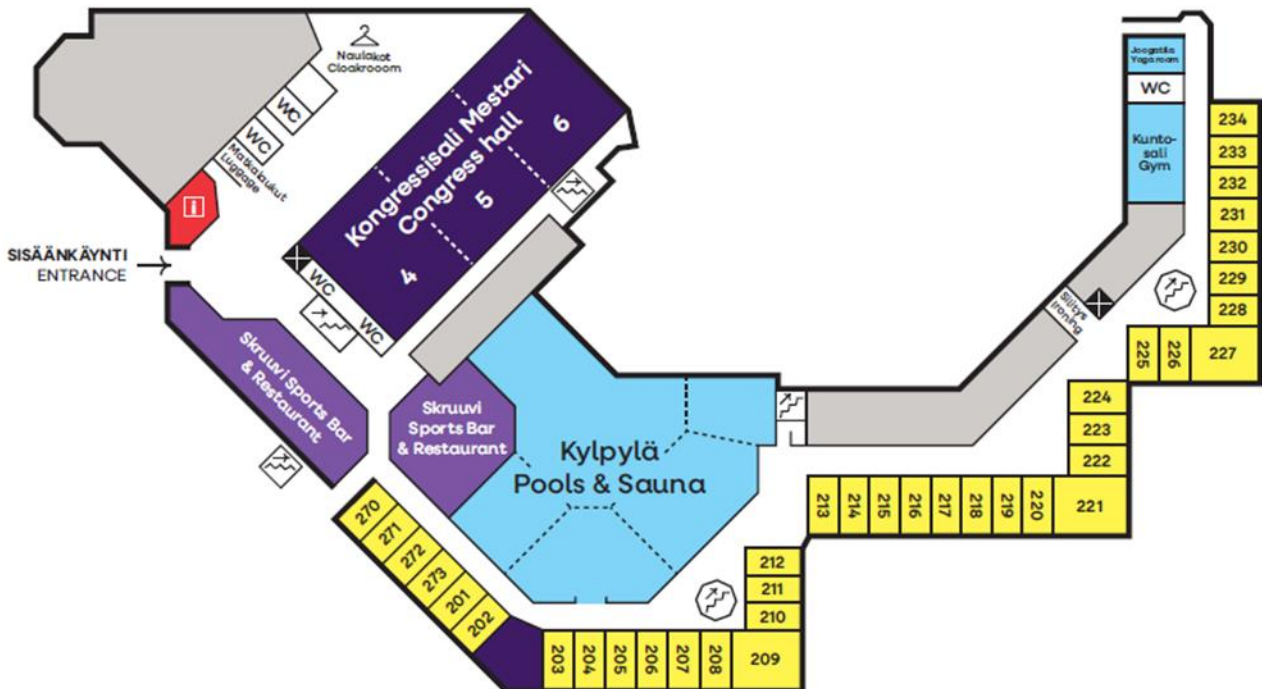

The bar is located on the 1st floor. The kitchen is open on weekdays from 5 to 9 pm (changes to opening hours are possible).

Smoking

Smoking is allowed outside in the designated areas. For smoking in the room, we charge an extra day's room charge, and a fee for washing textiles.

**If there's anything on your mind,
please don't hesitate to give us a tap
on the shoulder.
We are here for you.**

2. KERROS 2nd FLOOR

1. KERROS 1st FLOOR

MAJVIK

- | | |
|---|---|
| ■ VASTAANOTTO RECEPTION | ■ KYLPYLÄ JA KUNTOILUTILAT POOLS & SAUNA AND GYM |
| ■ KOKOUSTILAT MEETING ROOMS | ■ TEKNISET TILAT TECHNICAL SPACES |
| ■ RAVINTOLATILAT RESTAURANTS | ■ BUSINESS CENTER |
| ■ MAJOITUSHUONEET HOTEL ROOMS | X HISSI LIFT |